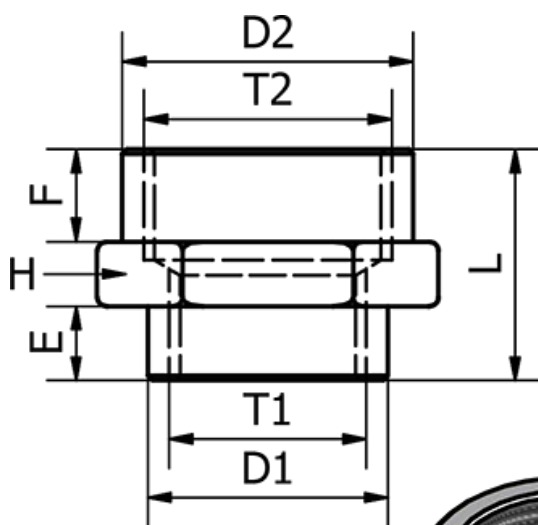

Article number: 5891126TR121

Description: Sleeve 1126TR - 121
Reduction, G1/2" - G1"

Measures

D1 = 26.0

D2 = 37.0

E = 8.0

F = 10.0

H = 38

L = 25.0

T = 1/2"

T2 = 1"